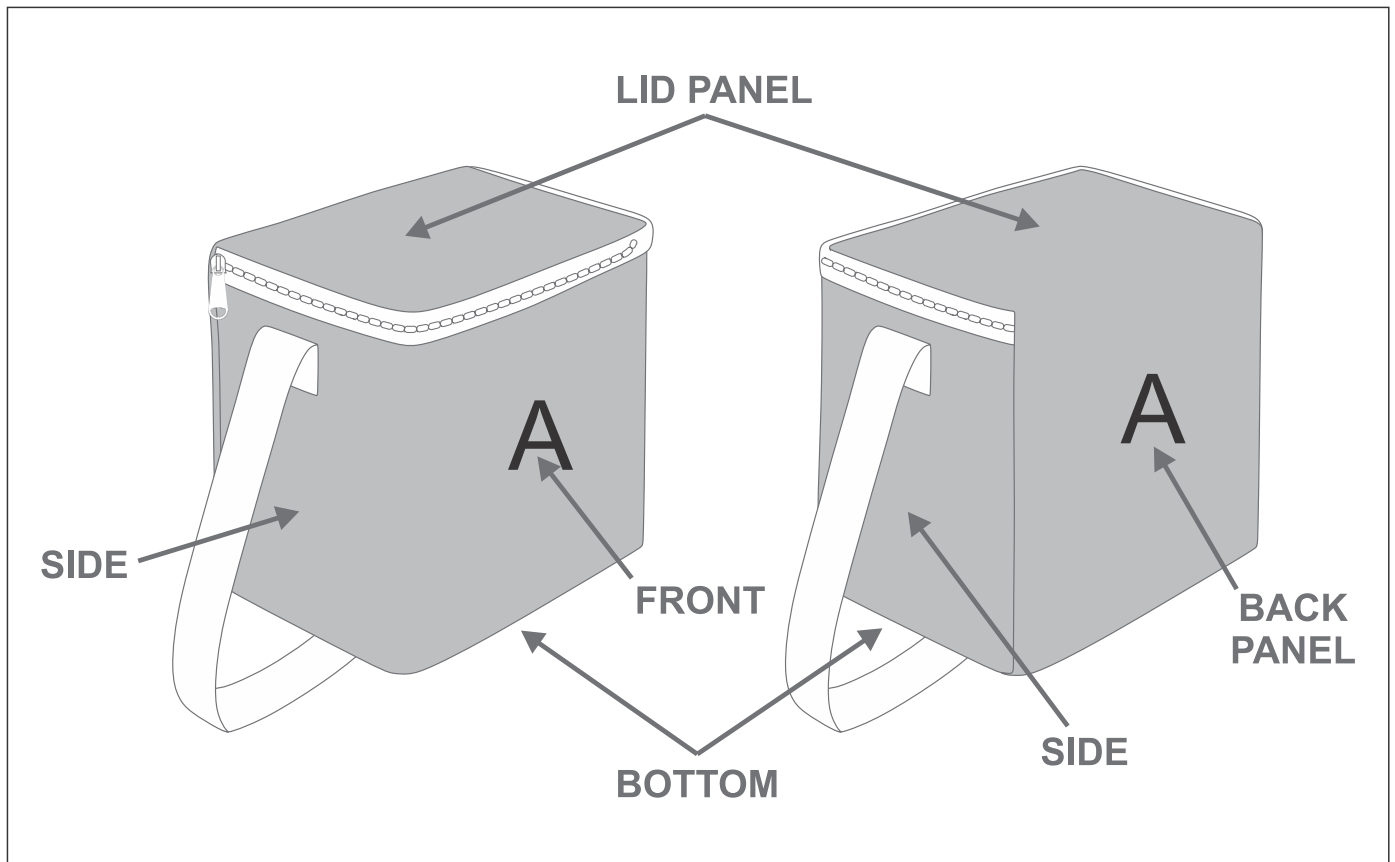

# SG-HP-104-G

### Need to know:

- Includes 1-Position Sublimation (setup fees apply)
- **Please Note: We cannot guarantee 100% logo Alignment on all Brandable Panels**

#### **Position A**

1. Custom Sublimation A (CPSUB-A)  
Full Colour  
Size: 591mm wide x 830mm high